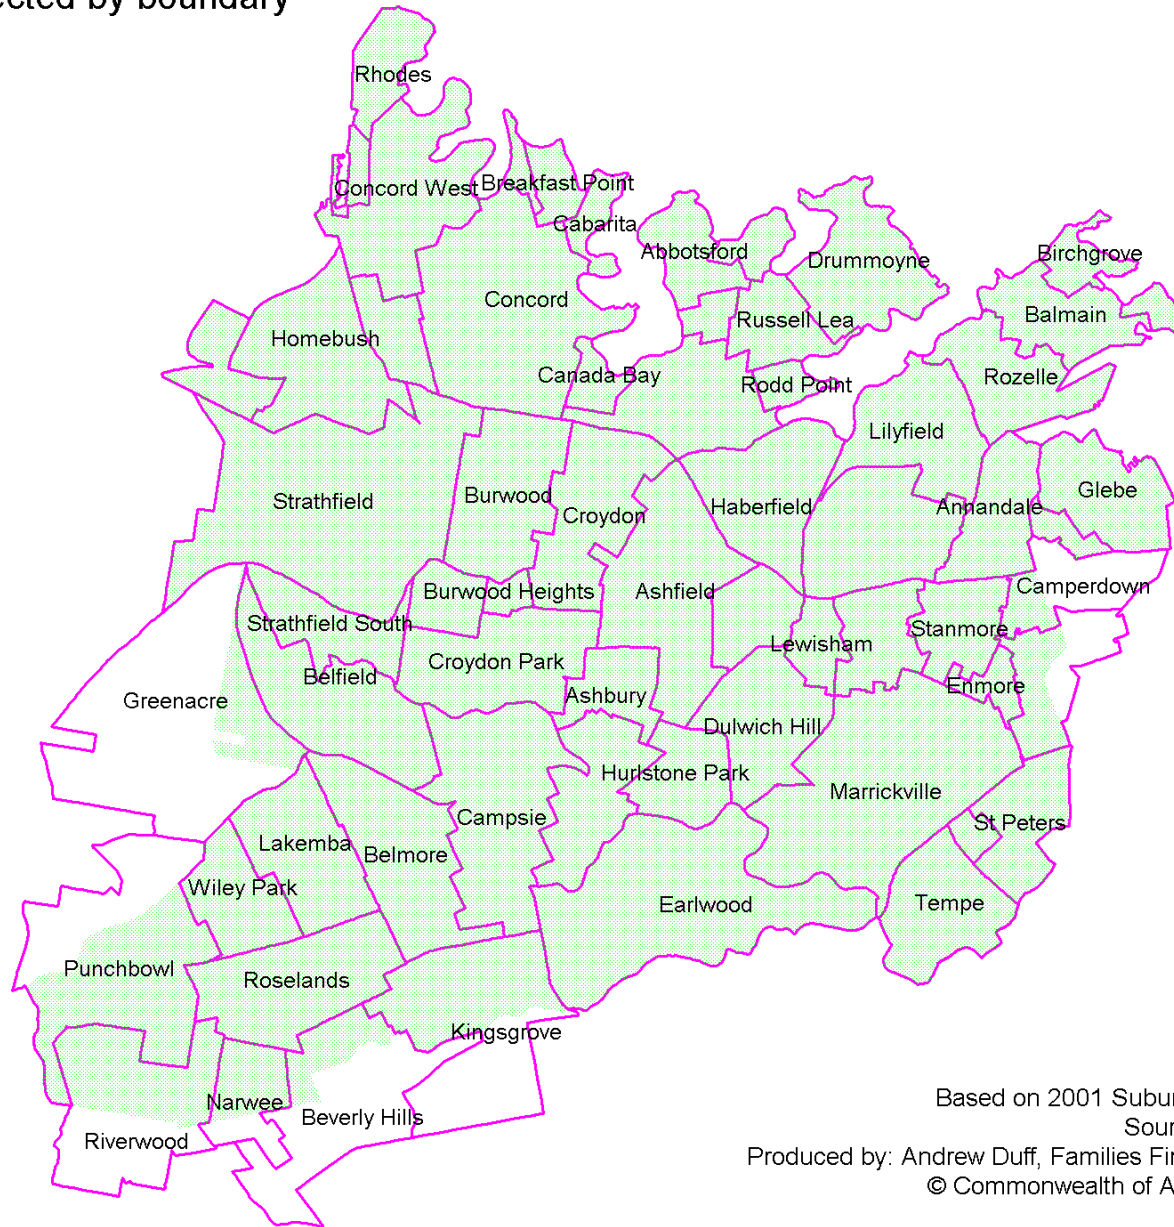

FAMILIES FIRST INNER WEST REGION BOUNDARY WITH SUBURBS

Including suburbs that are intersected by boundary

Inner West Families First region boundary
Suburb boundaries

Based on 2001 Suburb Boundaries
Source: ABS Data
Produced by: Andrew Duff, Families First Inner West
© Commonwealth of Australia, 2004